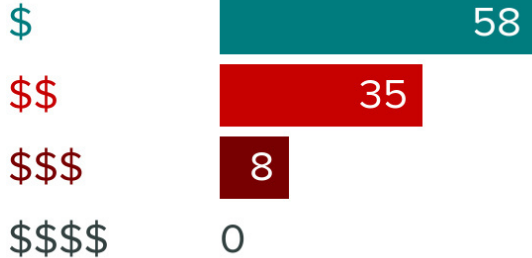

WITHIN
10 MILES

7177 OPAL DRIVE, LIVERPOOL, NY 13088

FOOD REPORT

NEIGHBORHOOD EATS

This home is located near **93** moderately priced restaurants and has an **average** variety of cuisines.

109

WITHIN 5 MILES